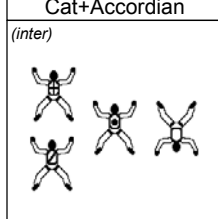

Star

Canadian Tee

Canadian Tee

Round 10

Snowflake

Offset

Bow

Cat+Accordian